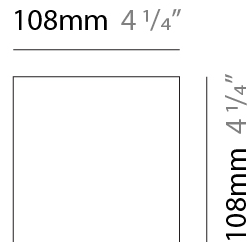

PROJECT
TYPE
SPECIFIER
QUANTITY
DATE

CARTELLO STANDARD SURFACE

D93040

base number

1. To build a product code in our configurator select the specify button on the base model # product page
2. To build a manual product code on this datasheet choose from the options listed below in blue font and add the suffix to the base model #

GENERAL

Series: Cartello
Subseries: Cartello Standard
Brand: Milan
Division: Design
Mounting Type: Surface
Mounting Location: Wall
Subcategory: Up/Down Light

PHYSICAL

Shape: Rectangle
Length (mm): 110
Length (in): 4 ⁵/₁₆
Height (mm): 51
Height (in): 2
Extension (mm): 45
Extension (in): 1 ³/₄
Light Distribution: Direct / Indirect
Weight (kg): 0.41
Weight (lbs): 0.9
Fixture Finish: Metallic Gray
Fixture Material: Aluminum

ELECTRICAL

Number of Lamps: 1
Lamp Type: LED Retrofit
Lamp Shape: T4
Bulb Included: Bulb Not Included
Total Output Wattage (W): 3
Max. Wattage Per Lamp (W): 3
Lamp Base: G9
Input Voltage (V): 120

LED

OPTICAL

RATINGS AND CERTIFICATIONS

Certified By: CSA Certified to UL and CSA Standards
IP rating: IP20

J-Box cover plate included