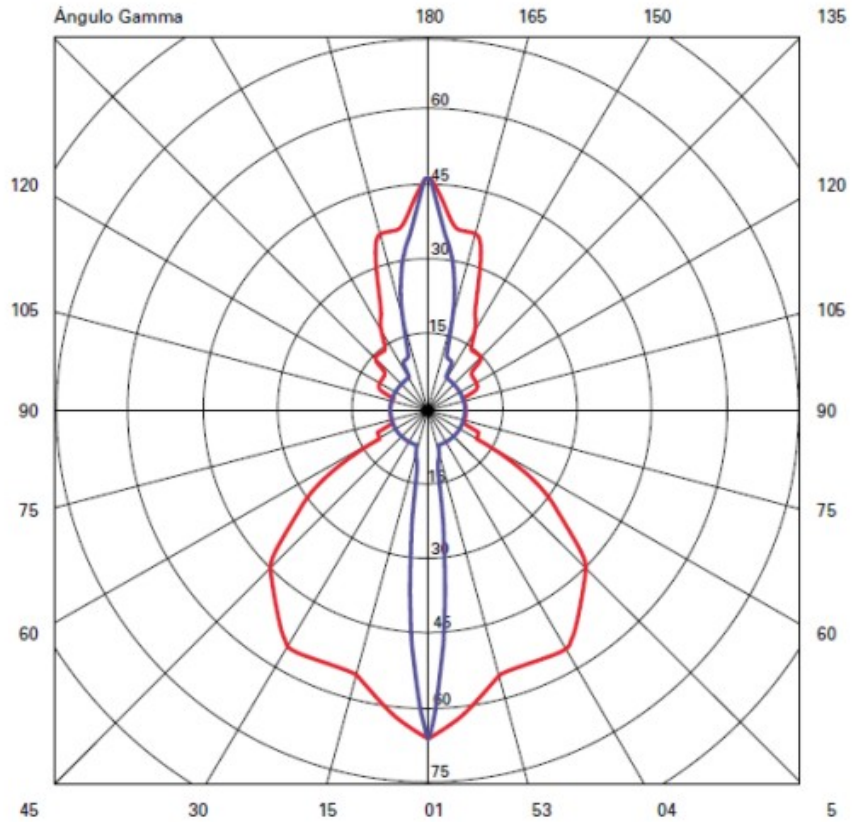

PROJECT	
TYPE	
SPECIFIER	
QUANTITY	
DATE