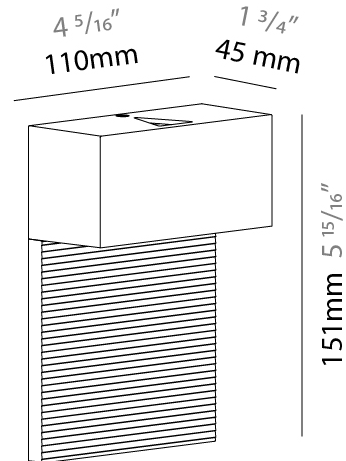

PROJECT	
TYPE	
SPECIFIER	
QUANTITY	
DATE	

CARTELLO STANDARD SURFACE

D93039

base number

1. To build a product code in our configurator select the specify button on the base model # product page
2. To build a manual product code on this datasheet choose from the options listed below in blue font and add the suffix to the base model #

GENERAL

Series: Cartello
Subseries: Cartello Standard
Brand: Milan
Division: Design
Mounting Type: Surface
Mounting Location: Wall
Subcategory: Up/Down Light

PHYSICAL

Shape: Rectangle
Length (mm): 110
Length (in): 4 ⁵/₁₆
Height (mm): 151
Height (in): 5 ¹⁵/₁₆
Extension (mm): 45
Extension (in): 1 ³/₄
Light Distribution: Direct / Indirect
Weight (kg): 0.41
Weight (lbs): 0.9
Fixture Finish: Metallic Gray
Fixture Material: Aluminum

ELECTRICAL

Number of Lamps: 1
Lamp Type: LED Retrofit
Lamp Shape: T4
Bulb Included: Bulb Not Included
Total Output Wattage (W): 3
Max. Wattage Per Lamp (W): 3
Lamp Base: G9
Input Voltage (V): 120

LED

OPTICAL

RATINGS AND CERTIFICATIONS

Certified By: CSA Certified to UL and CSA Standards
IP rating: IP20