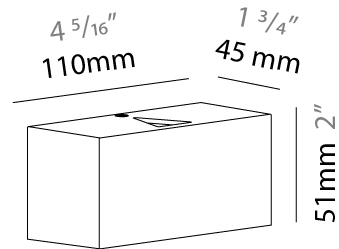

PROJECT
TYPE
SPECIFIER
QUANTITY
DATE

CARTELLO STANDARD SURFACE

D93040

base number

1. To build a product code in our configurator select the specify button on the base model # product page
2. To build a manual product code on this datasheet choose from the options listed below in blue font and add the suffix to the base model #

GENERAL

Series: Cartello
Subseries: Cartello Standard
Brand: Milan
Division: Design
Mounting Type: Surface
Mounting Location: Wall
Subcategory: Up/Down Light

PHYSICAL

Shape: Rectangle
Length (mm): 110
Length (in): 4 ⁵/₁₆
Height (mm): 51
Height (in): 2
Extension (mm): 45
Extension (in): 1 ³/₄
Light Distribution: Direct / Indirect
Weight (kg): 0.41
Weight (lbs): 0.9
Fixture Finish: Metallic Gray
Fixture Material: Aluminum

ELECTRICAL

Number of Lamps: 1
Lamp Type: LED Retrofit
Lamp Shape: T4
Bulb Included: Bulb Not Included
Total Output Wattage (W): 3
Max. Wattage Per Lamp (W): 3
Lamp Base: G9
Input Voltage (V): 120

LED

OPTICAL

RATINGS AND CERTIFICATIONS

Certified By: CSA Certified to UL and CSA Standards
IP rating: IP20

J-Box cover plate included